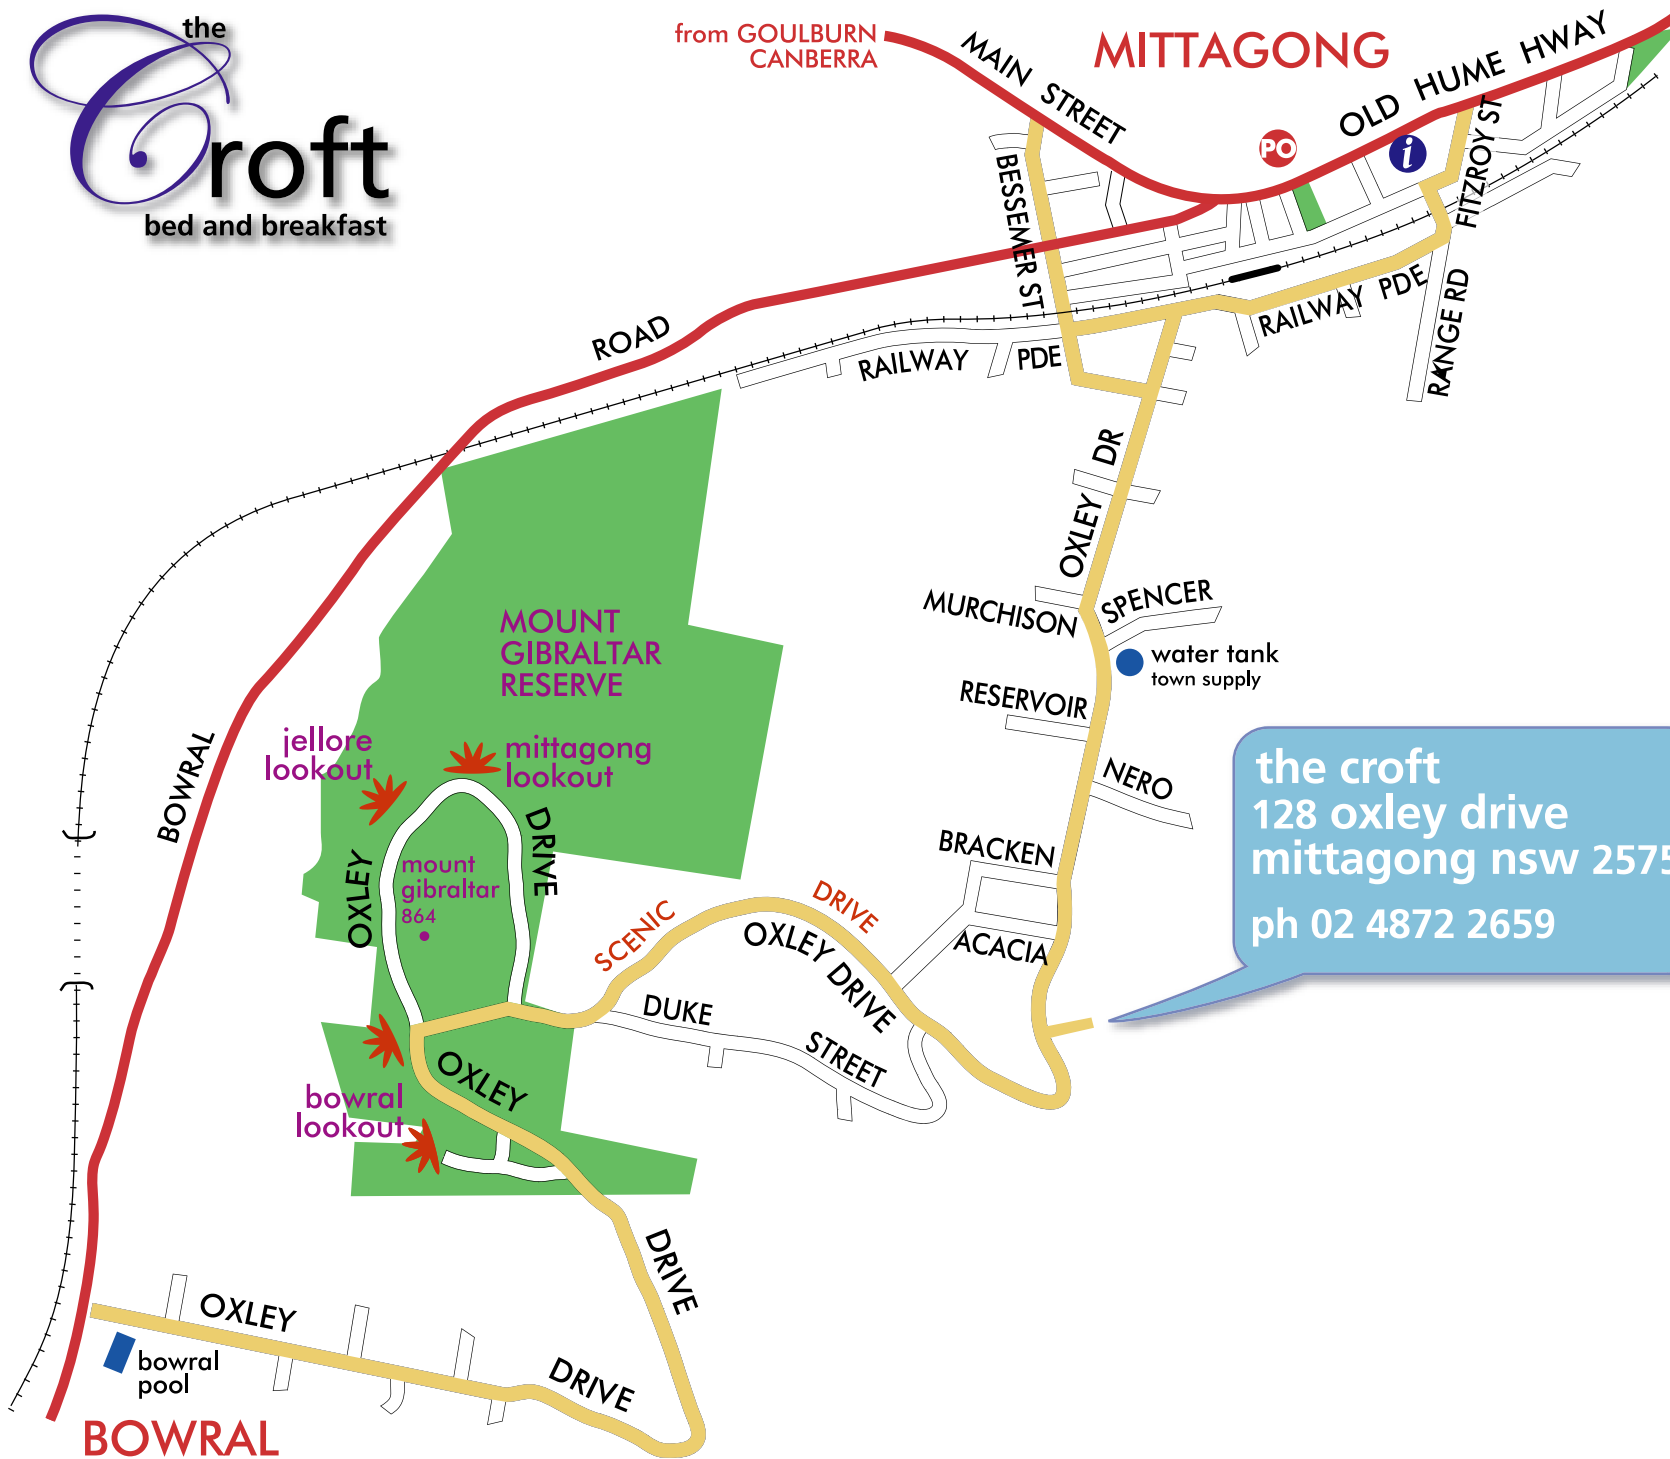

from GOULBURN  
CANBERRA

# MITTAGONG

from SYDNEY  
CAMPBELLTOWN

the croft  
128 oxley drive  
mittagong nsw 2575  
ph 02 4872 2659

BOWRAL